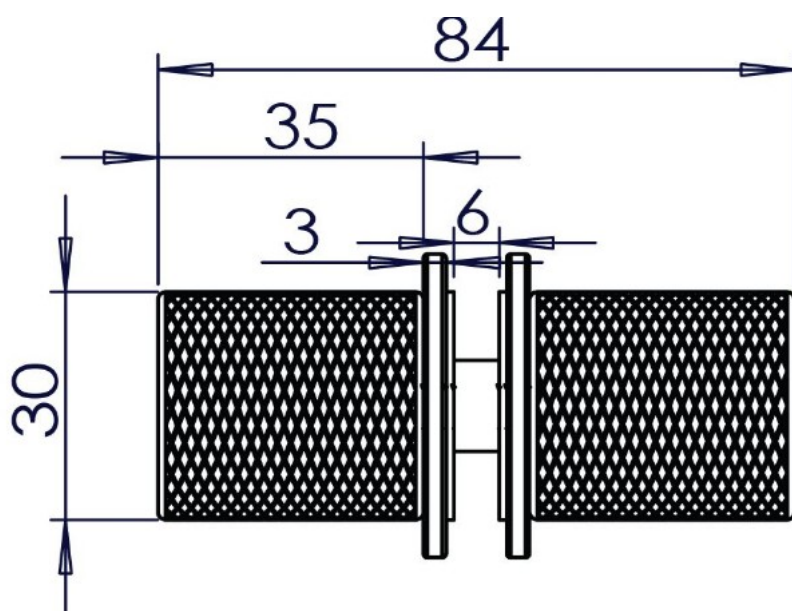

PRODUCT SHEET

Description:

Brass Door Knob "Turin Double" ø30mm, Polished Brass, 6-12mm Glass Thickness, Drill Hole ø14 mm

Item number:

15.24.029-8

Units	Box	Carton	HS Code	Barcode
Pair			8302415000	 5704866519892